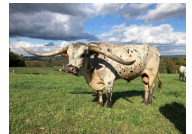

SADDLE ROPE

Queen Tuttes

Night Ranger WI

WI Painted Gypsy

Saddlehorn

Navajo 18

Top Caliber

TIBBS