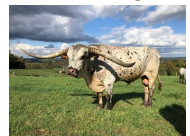

SADDLE ROPE

Queen Tuttes

Night Ranger WI

WI Painted Gypsy

Saddlehorn

Navajo 18

Top Caliber

TIBBS